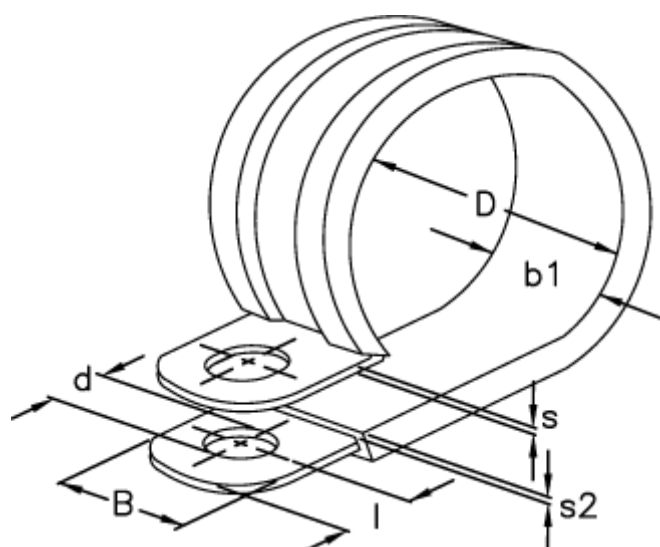

Article number: 029456112037

Description: Norma pipe retaining clip
RLGU 1. 37/12 W1

Measures

b1 = 15.0

d = 6.4

Diameter D = 37

l = 6

s = 0.8

s2 = 1.2

Width B = 12